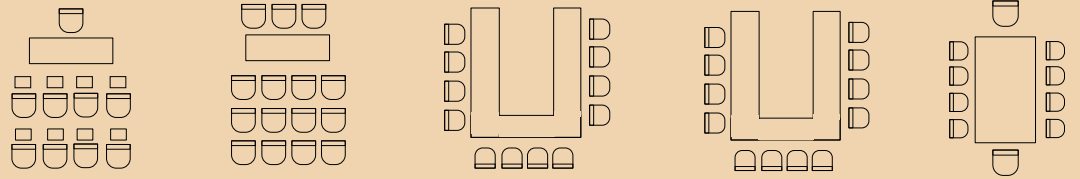

MEETING LAYOUT & SEATING ARRANGEMENT

Name	Size	Classroom	Theatre	U-shape	Double U-shape	Boardroom
Burton	18.65M * 11.6M	300	200	100	N/A	N/A
Livingstone	19.00M * 11.4M	230	350	120	N/A	N/A
Speke	9.14M * 7.34M	50	100	35	N/A	N/A
Stanley	8.13M * 5.0M					25
Victoria	23.4M * 8.1M	120	400	90	N/A	N/A
Albert	16.99M * 5.2M	40	130	60	N/A	N/A
Kyoga	9.65M * 6.42M	40	90	30	N/A	N/A

	TRAINING PACKAGE		CLASSIC PACKAGE		EXECUTIVE PACKAGE	
	Half Day	Full Day	Half Day	Full Day	Half Day	Full Day
Meeting Room Inclusions						
Use of plenary meeting room	✓	✓	✓	✓	✓	✓
Note pads & pens	✓	✓	✓	✓	✓	✓
Wireless internet & Projector	✓	✓	✓	✓	✓	✓
Standard flipchart & marking pens	✓	✓	✓	✓	✓	✓
Ice water on the table with lime and passion fruit cordial					✓	✓
Bowl of individually covered mint sweets	✓	✓	✓	✓		
Dispenser water	✓	✓	✓	✓	✓	✓
Appletiser & Grapetiser juice					✓	✓
Bowl of Toffees or Mints					✓	✓
Tissue Box					✓	✓
Arrival Welcome Tea Coffee Refreshment (Added Valued)						
Freshly brewed filter coffee and a selection of salon teas			✓	✓	✓	✓
Tea time home-bake biscuits			✓	✓	✓	✓
Mid-morning Tea Coffee Refreshment Break						
Freshly brewed filter coffee and a selection of salon teas	✓	✓	✓	✓	✓	✓
Sweet tea time treat		✓		✓		✓
Savory tea time treat				✓		✓
Meetings Lunch Menu with one bottle of soda						
Buffet Lunch	✓	✓	✓	✓	✓	✓
Dessert	✓	✓	✓	✓	✓	✓
Mid-Afternoon Tea Coffee Refreshment Break						
Freshly brewed filter coffee and a selection of salon teas		✓		✓		✓
Sweet tea time treat				✓		✓
Savory tea time treat						✓